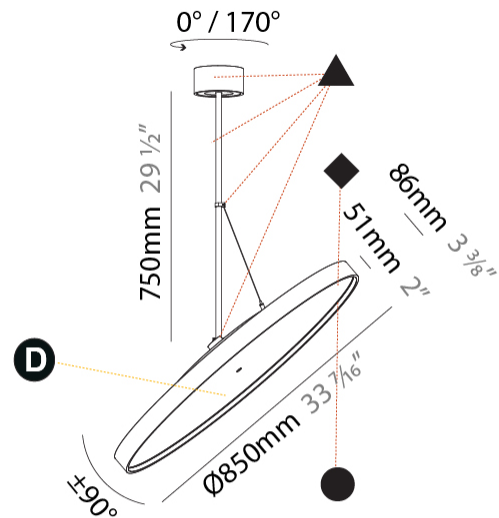

Adjustability: Rotational 170°; Tilt 90°
--

RATINGS AND CERTIFICATIONS

Certified By: Certified for North American Standards
IP rating: IP20

SIGN DIVA FLEX KORONA SUSPENSION

A30867-

PROJECT	_____
TYPE	_____
SPECIFIER	_____
QUANTITY	_____
DATE	_____