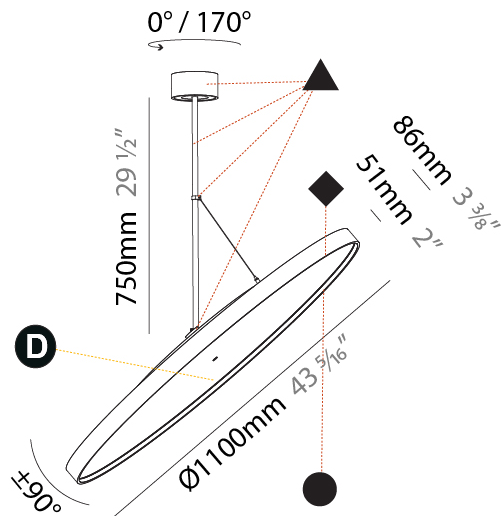

Adjustability: Rotational 170°; Tilt 90°

RATINGS AND CERTIFICATIONS

Certified By: Certified for North American Standards
 IP rating: IP20

SIGN DIVA FLEX KORONA SUSPENSION

A30869-

PROJECT	_____
TYPE	_____
SPECIFIER	_____
QUANTITY	_____
DATE	_____